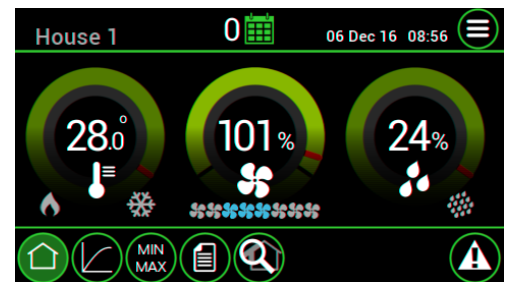

# AURA 37 CLIMATE CONTROLLER

A good climate promotes the growth and health of your animals and saves you costs for feed, water and energy. The AURA 37 climate control is the easiest way to the best possible results. The AURA 37 is suitable to control one poultry house and is extremely easy to use for day-to-day operation. The AURA 37 supports the MTT, tunnel and combi-ventilation systems.

## Smart climate control

The AURA 37's smart climate controls automatically ensure that ventilation, heating and cooling are accurately regulated to suit the animals' needs. Fluctuations in the climate are eliminated. Your animals benefit automatically from an optimal indoor climate, and you are assured of achieving the best possible results under all conditions.

## Complete control

The easy to understand symbols and clear displays on the AURA 37 provide a full overview of the situation, and give you control over the house climate. Clear feed and water consumption registration gives

## Easy operation

The AURA 37 has a handy control panel with touch screen operation. The most important features are clear screens, simple navigation and a direct link to the FarmManager data management system to enable remote operation and analysis of climate data. The AURA 37 is easy to link to Fancom's feeding systems and animal weighing computer - giving you complete control over the processes in your house.